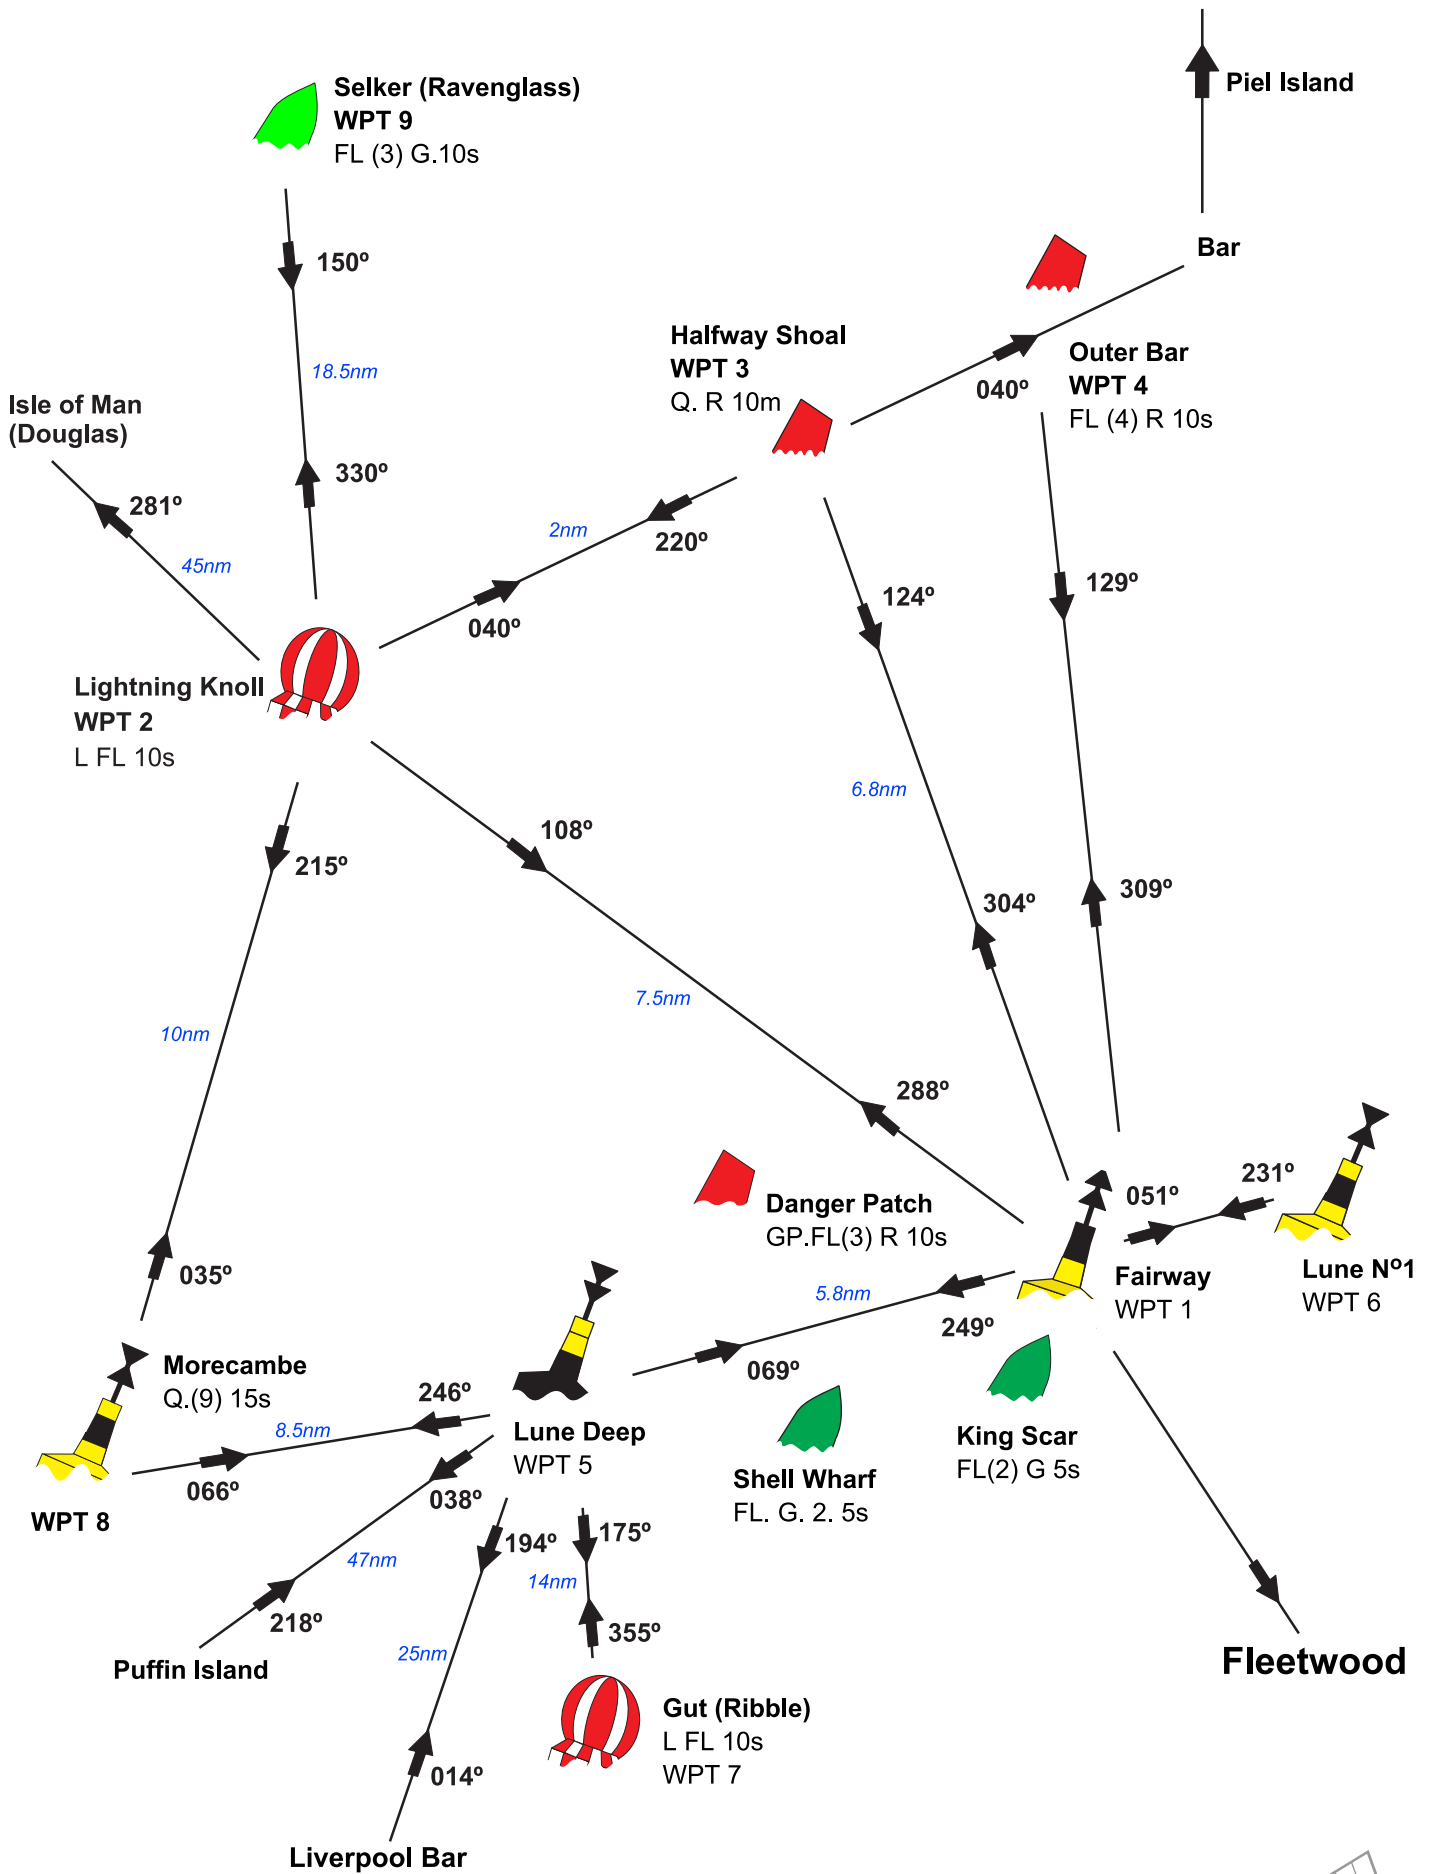

Waypoints In Morecambe Bay

All bearings are TRUE - ADD VARIATION (3° W 2007)

NOT TO BE USED FOR NAVIGATION WITH REFERENCE TO UPDATED CHARTS